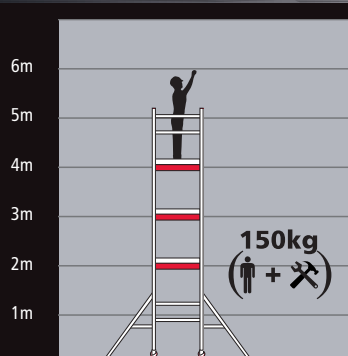

MiTOWER
— Platform Height

Specifications	Working Heights		
	4m	5m	6m
Overall Length (mm)	1170	1170	1170
Overall Width (mm)	728	728	728
Overall Height (m)	3	4	5
Platform Dimensions (mm)	1021 x 610	1021 x 610	1021 x 610
Platform Height (m)	2	3	4
Gross Weight (kg)	77	99	110
Stabiliser Footprint (m)	2.8(l) x 2.4(w)	2.8(l) x 2.4(w)	2.8(l) x 2.4(w)